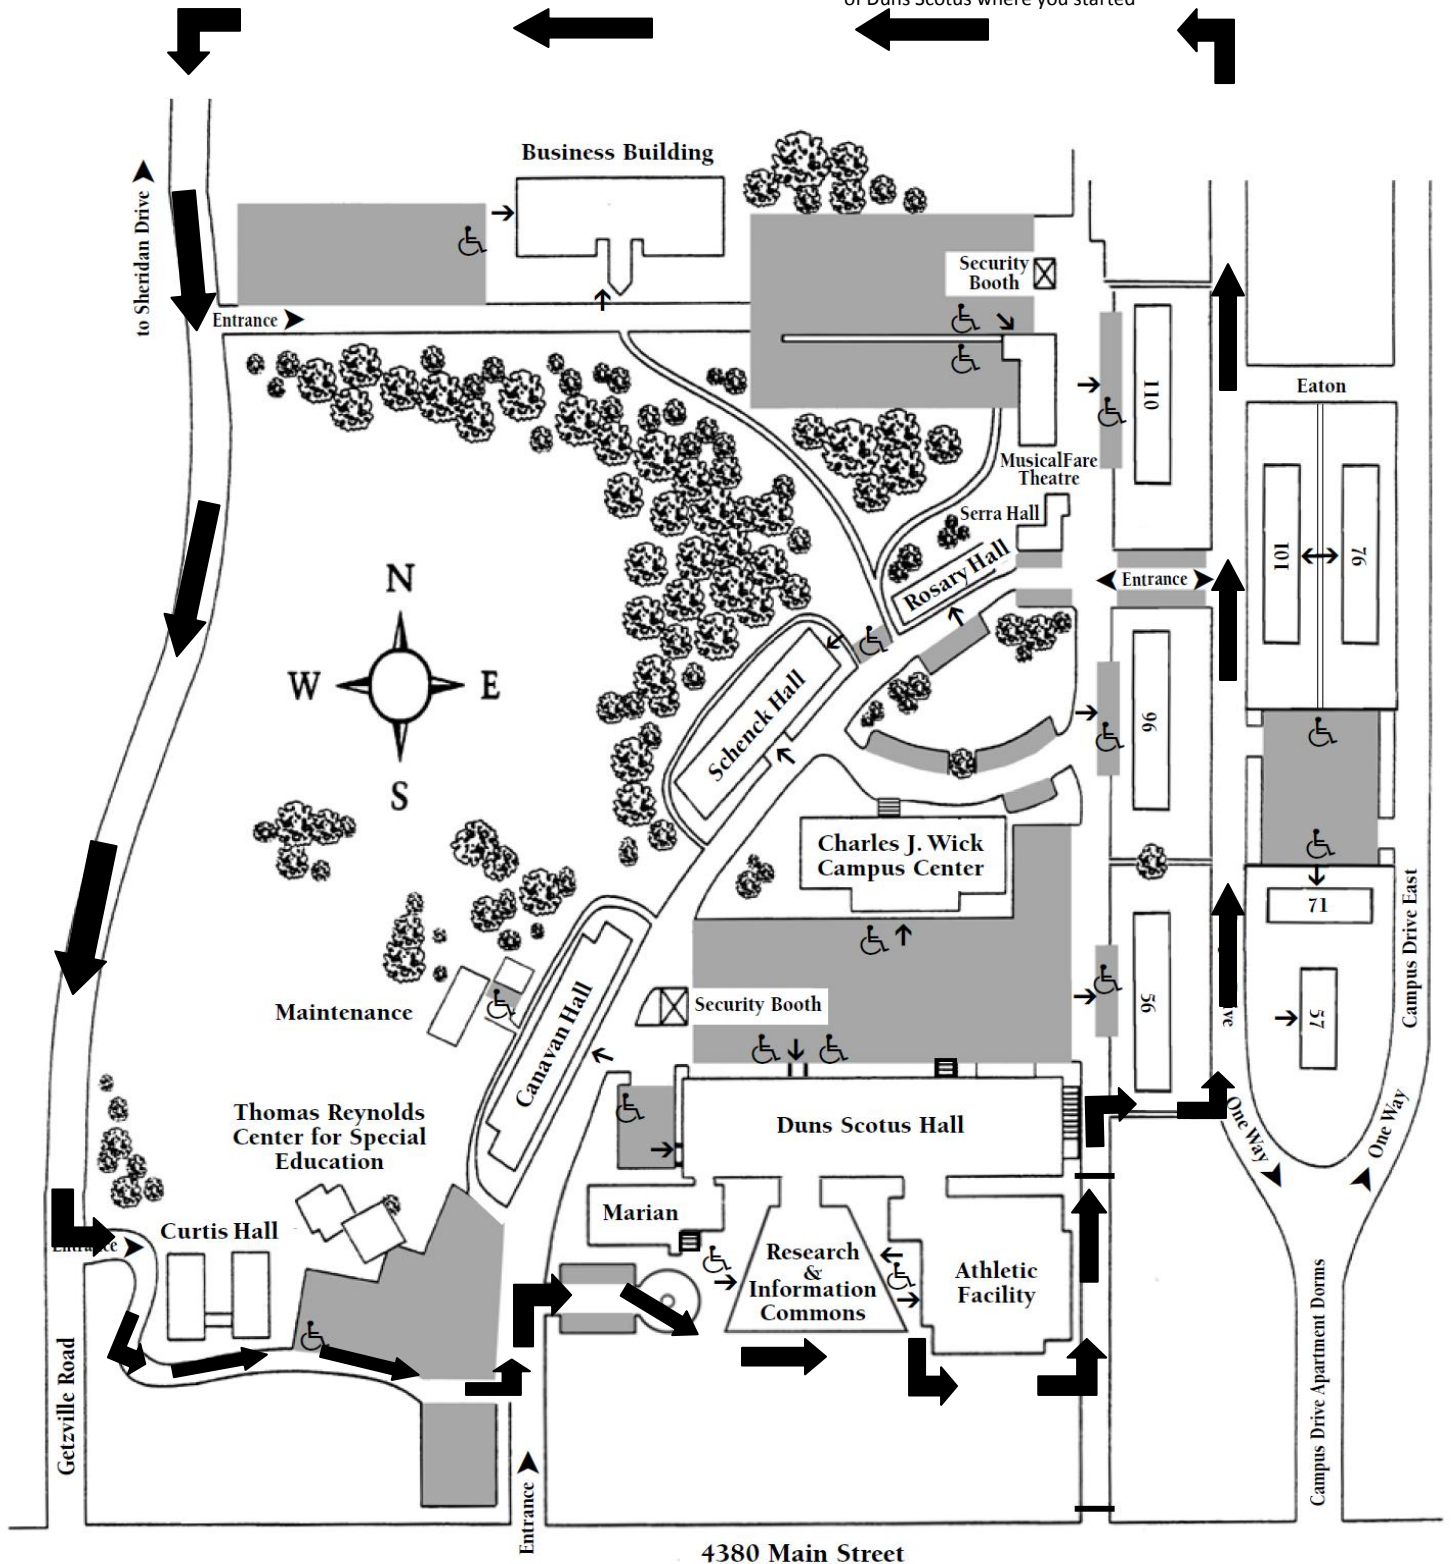

DAEMEN COLLEGE

Two Mile Campus Walk – Outdoor

- Begin at the front door of Duns Scotus, just outside the gym
- Head left toward Campus Drive
- Walk down Campus Drive to Campus Drive West
- Turn left on Campus Drive West and follow to Getzville Road
- Make a left on Getzville Road and continue back toward campus
- Turn left at the side entrance near Curtis and return to the front of Duns Scotus where you started

4380 Main Street

← to downtown

to Harlem Road,
NYS Thruway & I-290 →